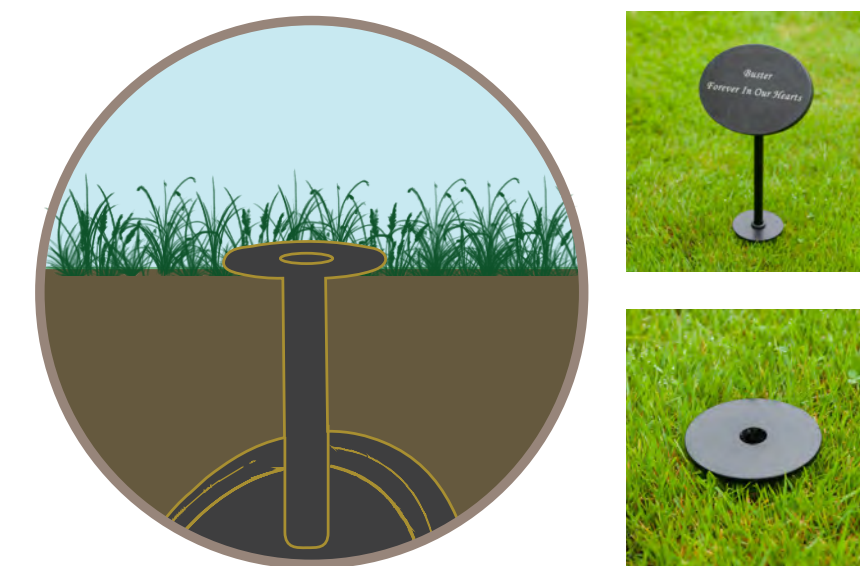

Marker Post Set

The metal post is in two parts. The lower section is positioned below ground with the locator ring visible at ground level. The upper section is inserted into the central hole and can be adjusted to the desired height. The upper post can be removed for grass cutting and the locator ring makes it easy to replace.

Code	HIG-GM
Material: Black slate