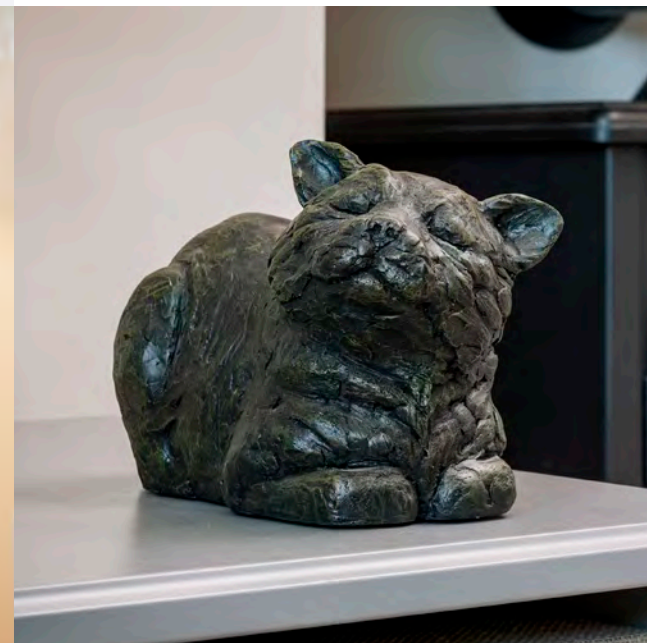

Cat Urns

Cast & Wooden Petributes

Our cast Cat Urns are made from cast resin, with antique bronze finish. Our Wooden Urns are carved from rubber wood.

NEW Caring Cat

Our appealing Caring Cat Urn offers a lovely means to create a heartfelt memorial.

Code	CASCA-CAR
Dimensions (in)	10 ¾ x 5¼ x 5
Capacity (in³)	67

Material: Cast resin in antique bronze

Cat On Book

Our Cat On Book Urn is adorable and discreet and would look lovely sitting on any of your beloved cat's favorite perching places.

Code	CASBO-CAT-BRZ
Dimensions (in)	5½ x 4 x 4¼
Capacity (in³)	22

Material: Cast resin in antique bronze

Contented Cat

Our Contented Cat Urn has a beautiful expression, truly reflecting the cat who enjoyed a perfect, peaceful and happy life.

Code	CASCA-LY-BRZ
Dimensions (in)	8¾ x 5¼ x 5¼
Capacity (in³)	64

Material: Cast resin in antique bronze