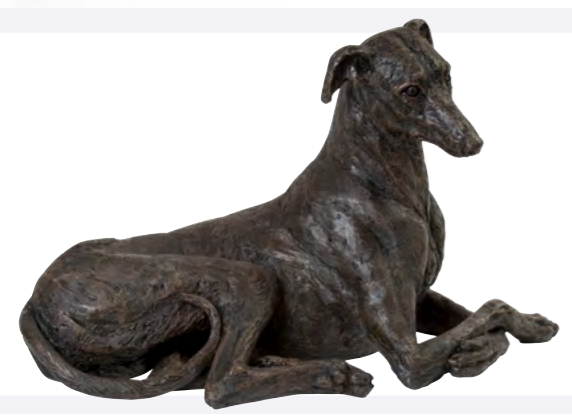

Greyhound

Code	CASDO-GRE-BRZ
Dimensions (in)	18¼ x 9 x 10¼
Capacity (in³)	164
Material & Finish	cast resin in bronze style
Suitability	- Full ashes / shared ashes / keepsake - Indoor use