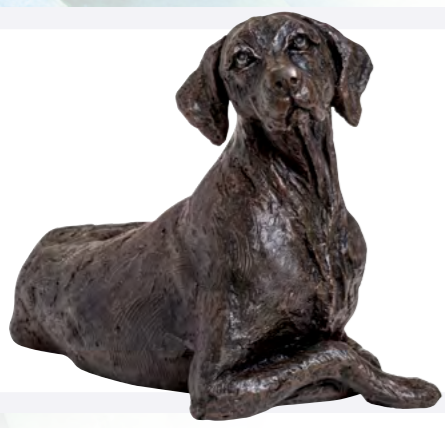

Cast Petributes-Dogs

Pointer

Code	CASDO-POI-BRZ
Dimensions (in)	15 x 7¼ x 10¼
Capacity (in³)	128
Material & Finish	cast resin in bronze style
Suitability	- Full ashes / shared ashes / keepsake - Indoor use