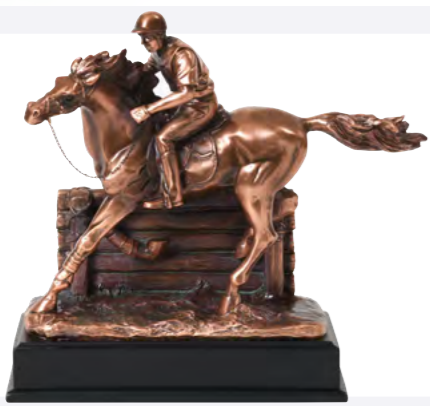

Equine Keepsake Urns

Friends Together	
Code	CASHO-FRIENDS
Dimensions (in)	15½ x 6¾ x 10¼
Capacity (in³)	token
Material & Finish	cast resin, electroplated in copper
Suitability	- Keepsake (indoor use only) - For personalization see page 5

The Eventer	
Code	CASHO-EVENT
Dimensions (in)	11¼ x 5¼ x 10¼
Capacity (in³)	token
Material & Finish	cast resin, electroplated in copper
Suitability	- Keepsake (indoor use only) - For personalization see page 5

Champion	
Code	CASHO-CHAMP
Dimensions (in)	9¼ x 3¼ x 8¾
Capacity (in³)	token
Material & Finish	cast resin, electroplated in copper
Suitability	- Keepsake (indoor use only) - For personalization see page 5

Our Little Pony	
Code	CASHO-PONY
Dimensions (in)	8¾ x 3¼ x 8¾
Capacity (in³)	token
Material & Finish	cast resin, electroplated in copper
Suitability	- Keepsake (indoor use only) - For personalization see page 5

Patriot Memorials

The Eagle & Flag are beautifully represented in the stunning Patriot Memorial.

This beautiful statuette of an Eagle and Flag on a matte black plinth is designed to hold keepsake ashes and small precious mementos. The Eagle itself, electroplated in copper, is positioned with outstretched wings above the flag, which is enamelled in tasteful muted tones.

The plinth contains a Memory Capsule, with a tiny glass phial to hold a tiny quantity of ashes and space for a lock of hair, piece of jewelry or name tag and space for a photo or personalized plaque.

The Patriot Memorial is beautifully presented in a charcoal presentation box, lined with burgundy red satin. It can be combined with one of our Patriot Scatter Tubes which can be included within the presentation box together with the Memorial Urn.